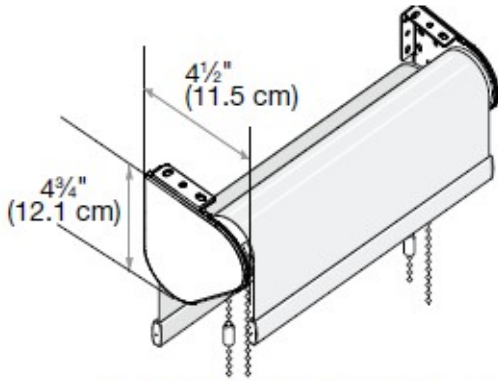

Size Considerations

The following diagrams illustrate the mounting depth requirements for shades mounted inside window casements.

Dual Shade—No Cassette Valance
2" (5.1 cm) Minimum Inside/Top Mount
3/4" (2.0 cm) Minimum Inside/Side Mount

Large Cassette Valance
1 1/4" (4.5 cm) Minimum Inside Mount