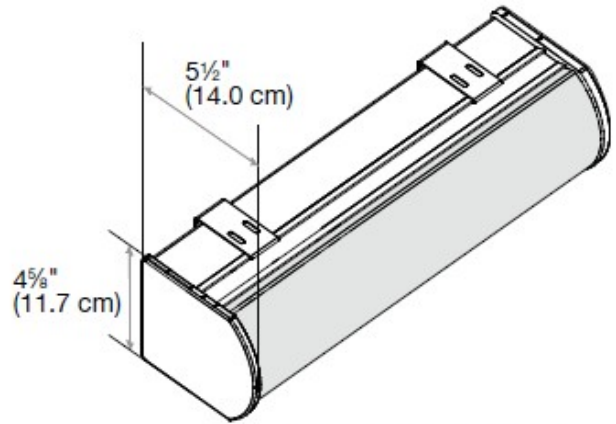

Size Considerations

The following diagrams illustrate the mounting depth requirements for shades mounted inside window casements.

Dual Shade—No Cassette Valance
2" (5.1 cm) Minimum Inside/Top Mount
3/4" (2.0 cm) Minimum Inside/Side Mount

Large Cassette Valance
1 1/4" (4.5 cm) Minimum Inside Mount