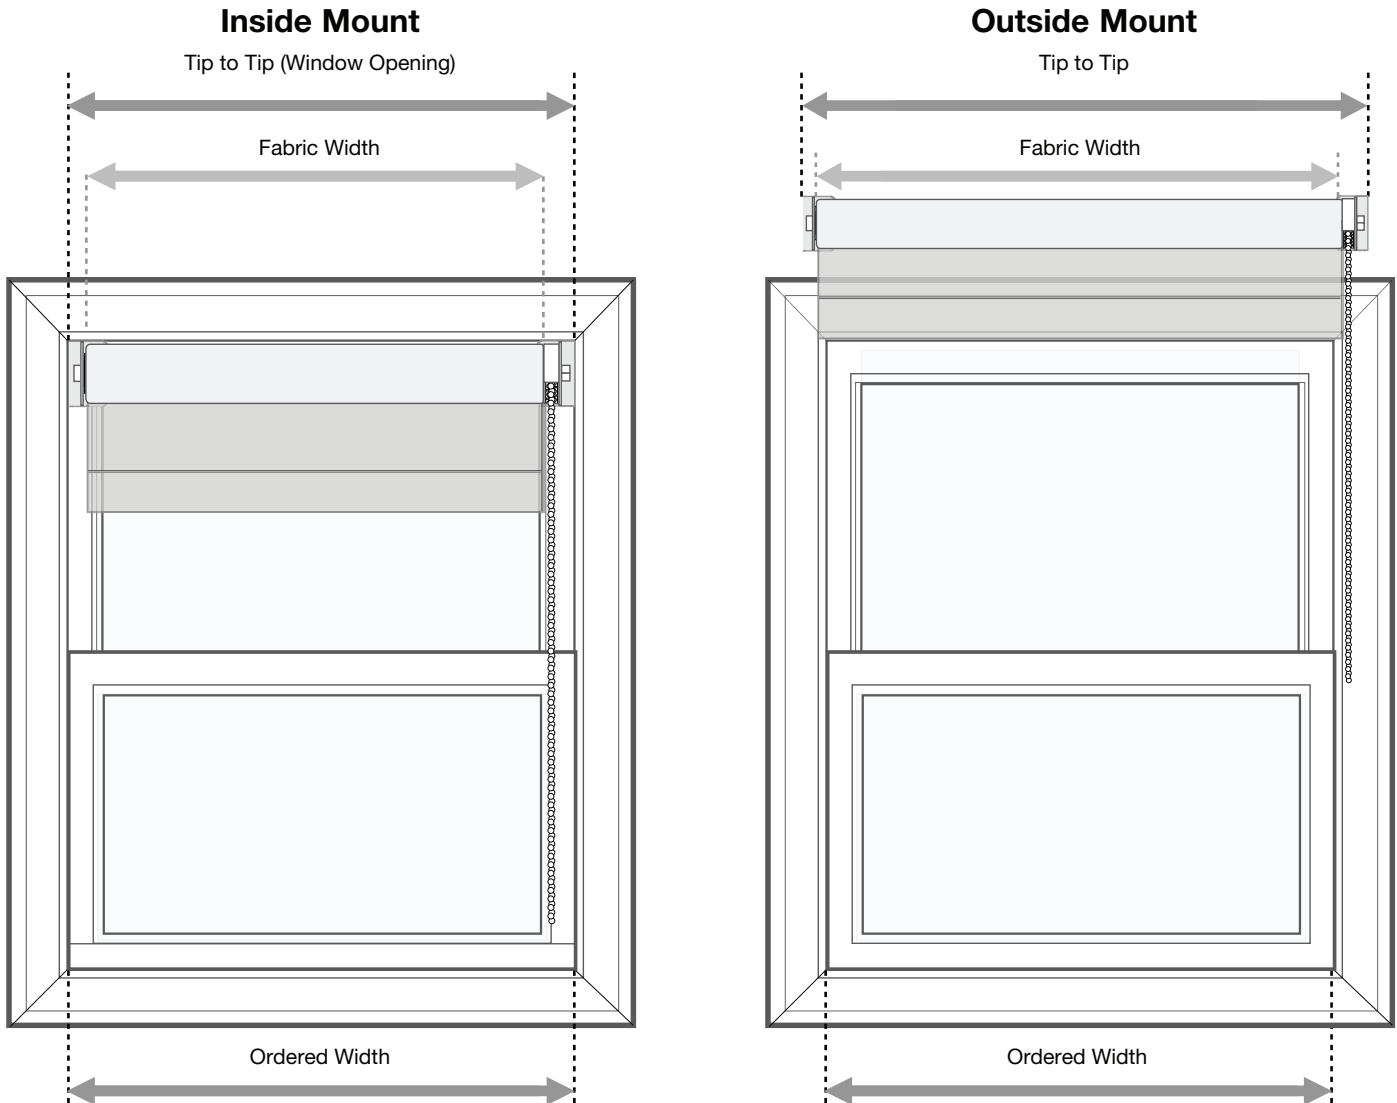

Roller and Solar Measurement Guide

TIP: If ordering as **inside mount**, measure the window opening width from left to right, in 3 different places. Choose the narrowest measurement and deduct $\frac{1}{8}$ " (0.4 cm) from that measurement for size to order. The size you receive will be the size ordered as the bracket to bracket measurement.

If ordering as **outside mount**, you will receive the size ordered as the fabric measurement to assure your window opening is fully covered when installed. You may want to add $1\frac{1}{2}$ " (3.9 cm) to each side (total 3" (7.7 cm)) to the width for additional privacy and light control.